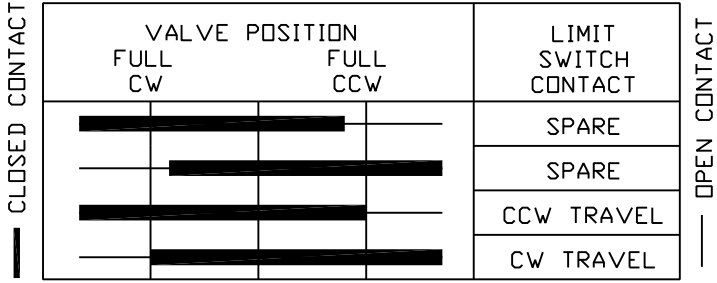

SCHEMATIC 815450-A

LIMIT SWITCH CONTACT DEVELOPMENT

INTERNAL WIRING
EXT.

PHYSICAL ARRANGEMENT

- 1 MOTOR -
- 2 MOTOR + CCW
- 3 MOTOR + CW
- 4 CCW INDICATION
- 5 CW INDICATION
- 6 COMMON
- 7 OPT.HEATER