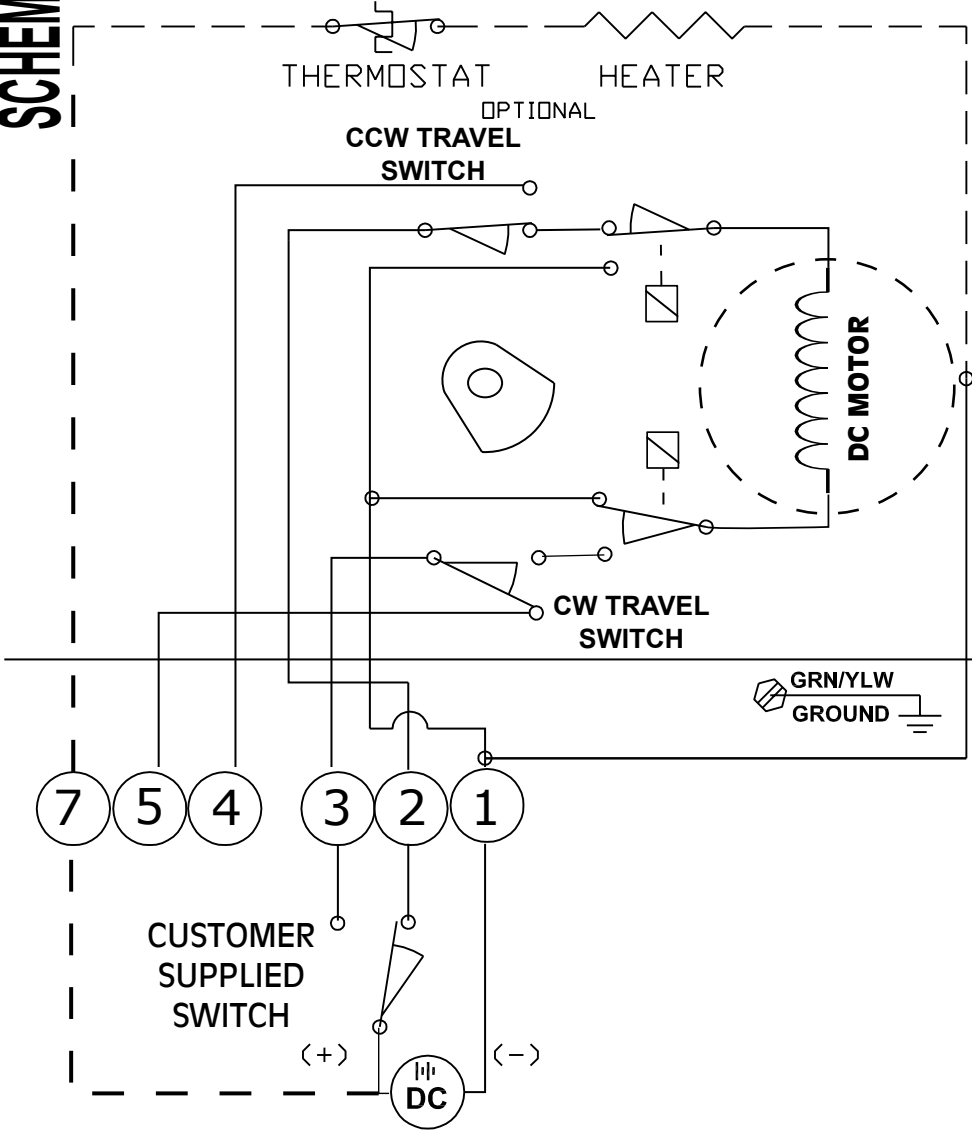

SCHEMATIC 815450-A

LIMIT SWITCH CONTACT DEVELOPMENT

INTERNAL WIRING
EXT.

PHYSICAL ARRANGEMENT

- 1 MOTOR -
- 2 MOTOR + CCW
- 3 MOTOR + CW
- 4 CCW INDICATION
- 5 CW INDICATION
- 6 COMMON
- 7 OPT.HEATER