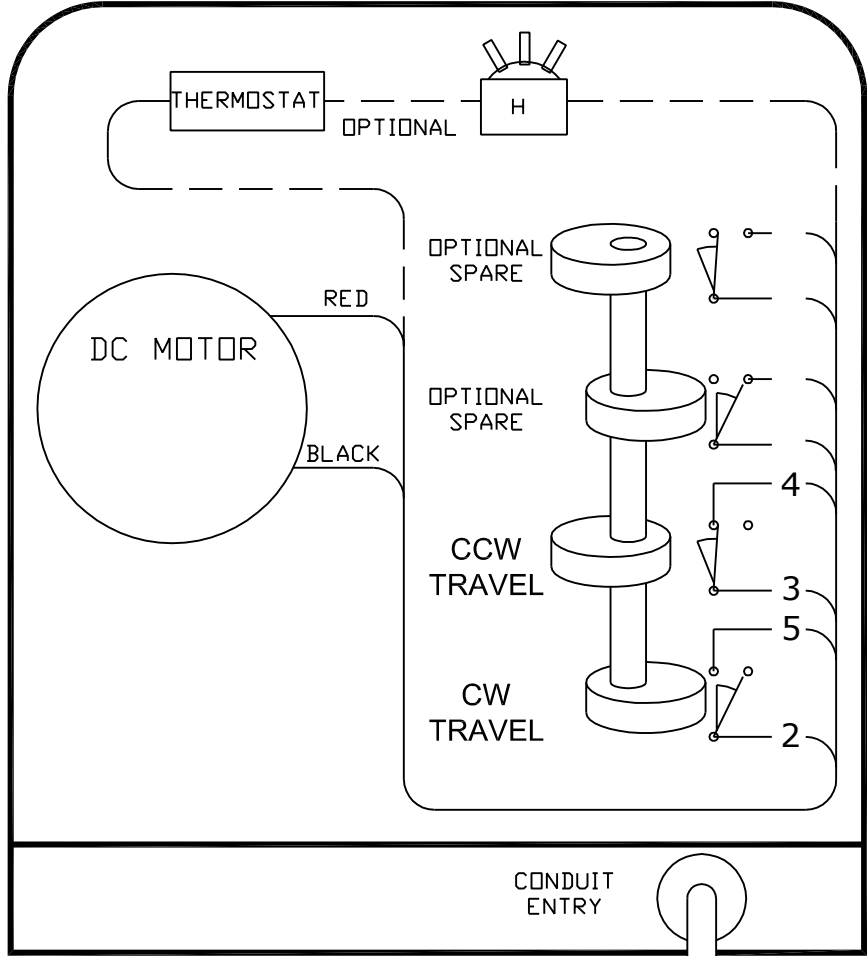

SCHEMATIC 815450-A

LIMIT SWITCH CONTACT DEVELOPMENT

INTERNAL WIRING
EXT.

PHYSICAL ARRANGEMENT

- 1 MOTOR -
- 2 MOTOR + CCW
- 3 MOTOR + CW
- 4 CCW INDICATION
- 5 CW INDICATION
- 6 COMMON
- 7 OPT.HEATER